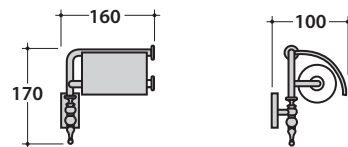

# GLOBO

Cod. **PACC41**

Wall-mounted glass-holder Ø 8 h20 cm. With ceramic glass. Weight 1 Kg