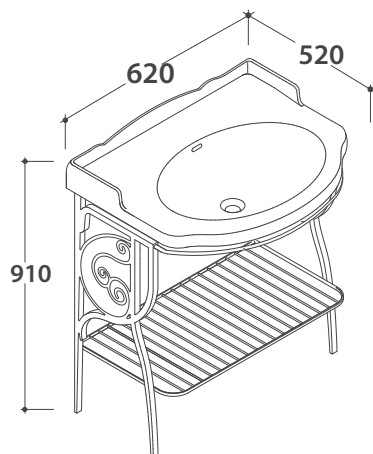

# PAESTUM FLOOR MOUNTED STRUCTURE PA127

# GLOBO

Cod. **PA127**

Old looking metal floor mounted structure, 61.54 h81 cm. For basin PA057Bl.  
Weight 7 kg.