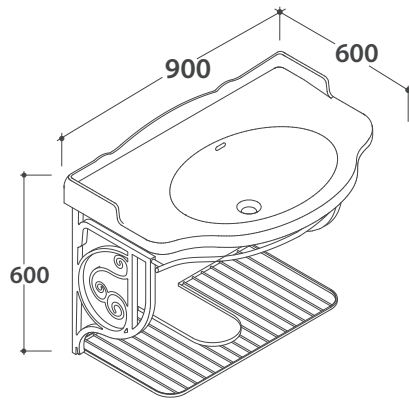

# PAESTUM WALL-HUNG STRUCTURE PA067

# GLOBO

Cod. **PA067**

Old looking metal wall-hung structure 84.54 h47 cm, for basin PA056. Weight 7 Kg