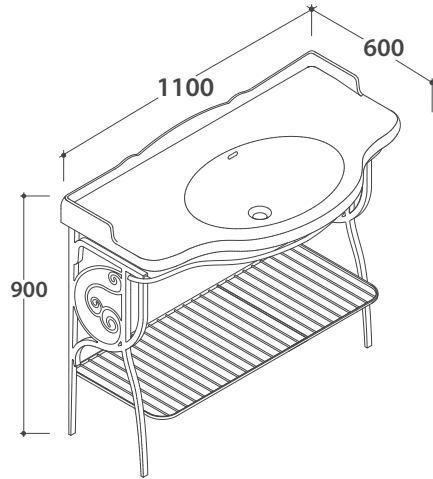

PAESTUM FLOOR MOUNTED STRUCTURE PA036

GLOBO

Cod. **PA036**

Old looking metal floor-mounted structure 103.61 h81 cm for basin PA022. Weight 9 Kg