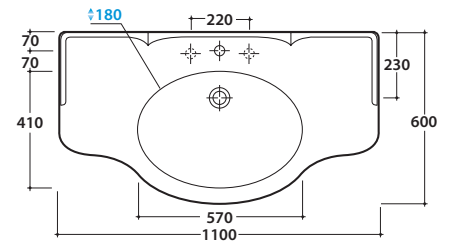

PAESTUM FLOOR MOUNTED STRUCTURE PA036

GLOBO

Cod. **PA036**

Old looking metal floor-mounted structure 103.61 h81 cm for basin PA022. Weight 9 Kg