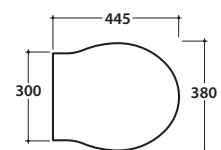

Cod. **PA020**

Duroplast seat-cover with traditional closing system. Weight 3 Kg

Cod. **PA029**

Duroplast seat-cover with soft-closing system. Weight 3 Kg

Cod. **PA029OR**

Duroplast seat-cover with golden-plated hinges mod. Paestum. With soft-closing system.  
Weight 3 Kg