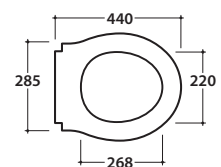

Cod. **PA029NOR**

Black duroplast seat-cover with golden-plated hinges mod. Paestum. With soft-closing system.
Weight 3 Kg

Cod. **PA029BR**

Duroplast seat-cover with bronze-plated hinges mod. Paestum. With soft-closing system. Weight 3 Kg

Cod. **PA029NBR**

Black duroplast seat-cover with bronze-plated hinges mod. Paestum. With soft-closing system.
Weight 3 Kg