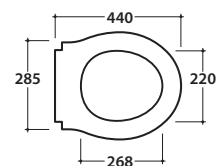

PAESTUM WALL-HUNG WC PA025BI

CE EN 997:2015

GLOBO

Ceramic antibacterial effect
BATAFORM®

Glazed product with
CERASLIDE®

Drain 4/2,6 lt

Cod. **PA025BI**

Floor mounted Wc 57.38 h41 cm . Back to wall installation. Drain 4 / 2,6 Lt.
Fixing kit included. Weight 24 Kg

Cod. **PA020**

Duroplast seat-cover with traditional closing system. Weight 3 Kg

Cod. **PA029**

Duroplast seat-cover with soft-closing system. Weight 3 Kg

Cod. **PA029OR**

Duroplast seat-cover with golden-plated hinges mod. Paestum. With soft-closing system.
Weight 3 Kg

Cod. **PA029NOR**

Black duroplast seat-cover with golden-plated hinges mod. Paestum. With soft-closing system.
Weight 3 Kg

Cod. **PA029BR**

Duroplast seat-cover with bronze-plated hinges mod. Paestum. With soft-closing system. Weight 3 Kg

Cod. **PA029NBR**

Black duroplast seat-cover with bronze-plated hinges mod. Paestum. With soft-closing system.
Weight 3 Kg