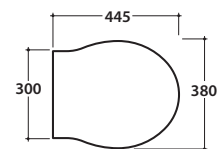

PAESTUM WALL-HUNG WC PA025BI

CE EN 997:2015

GLOBO

Ceramic antibacterial effect
BATAFORM®

Glazed product with
CERASLIDE®

Drain 4/2,6 lt

Cod. **PA025BI**

Floor mounted Wc 57.38 h41 cm . Back to wall installation. Drain 4 / 2,6 Lt.
Fixing kit included. Weight 24 Kg

Cod. **PA020**

Duroplast seat-cover with traditional closing system. Weight 3 Kg

Cod. **PA029**

Duroplast seat-cover with soft-closing system. Weight 3 Kg

Cod. **PA029OR**

Duroplast seat-cover with golden-plated hinges mod. Paestum. With soft-closing system.
Weight 3 Kg

Cod. **PA029NOR**

Black duroplast seat-cover with golden-plated hinges mod. Paestum. With soft-closing system.
Weight 3 Kg

Cod. **PA029BR**

Duroplast seat-cover with bronze-plated hinges mod. Paestum. With soft-closing system. Weight 3 Kg

Cod. **PA029NBR**

Black duroplast seat-cover with bronze-plated hinges mod. Paestum. With soft-closing system.
Weight 3 Kg