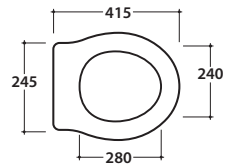

PAESTUM WALL-HUNG WC PA025BI

CE EN 997:2015

GLOBO

Cod. **PS19RN**
Black oak finish

Cod. **PS19RB**
White oak finish

Wood seat-cover with chromium-plated hinges. With traditional closing system. Weight 3 Kg

Cod. **PS20RN**
Black oak finish

Cod. **PS20RB**
White oak finish

Wood seat-cover with chromium-plated hinges. With soft-closing system. Weight 3 Kg

Cod. **PS21RN**
Black oak finish

Cod. **PS21RB**
White oak finish

Wood seat-cover with bronze-plated hinges. With traditional closing system. Weight 3 Kg

Cod. **PS22RN**
Black oak finish

Cod. **PS22RB**
White oak finish

Wood seat-cover with bronze-plated hinges. With soft-closing system. Weight 3 Kg

Cod. **PS23RN**
Black oak finish

Cod. **PS23RB**
White oak finish

Wood seat-cover with gold-plated hinges. With traditional closing system. Weight 3 Kg

Cod. **PS24RN**
Black oak finish

Cod. **PS24RB**
White oak finish

Wood seat-cover with gold-plated hinges. With soft-closing system. Weight 3 Kg

Cod. **VA076**
Pipe for wall drain 35cm.

Cod. **VA132**
Flow reductor.

Cod. **VA079**
Elbow pipe for floor drain. Weight 0,3 Kg