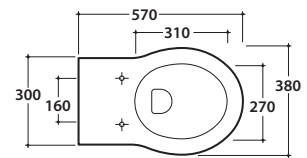

# GLOBO

Ceramic antibacterial effect  
BATAFORM®

Glazed product with  
CERASLIDE®

Drain 4/2,6 lt

Cod. **PA025BI**

Floor mounted Wc 57.38 h41 cm . Back to wall installation. Drain 4 / 2,6 Lt.  
Fixing kit included. Weight 24 Kg