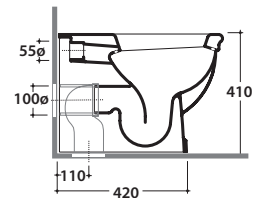

# GLOBO

Ceramic antibacterial effect  
BATAFORM®

Glazed product with  
CERASLIDE®

Drain 4/2,6 lt

Cod. **PA025BI**

Floor mounted Wc 57.38 h41 cm . Back to wall installation. Drain 4 / 2,6 Lt.  
Fixing kit included. Weight 24 Kg