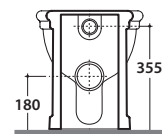

# GLOBO

Ceramic antibacterial effect  
BATAFORM®

Glazed product with  
CERASLIDE®

Drain 4/2,6 lt

Cod. **PA025BI**

Floor mounted Wc 57.38 h41 cm . Back to wall installation. Drain 4 / 2,6 Lt.  
Fixing kit included. Weight 24 Kg