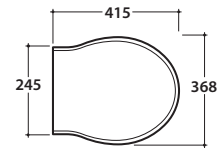

PAESTUM WALL-HUNG WC PA025BI

CE EN 997:2015

GLOBO

Cod. **PS19RN**
Black oak finish

Cod. **PS19RB**
White oak finish

Wood seat-cover with chromium-plated hinges. With traditional closing system. Weight 3 Kg

Cod. **PS20RN**
Black oak finish

Cod. **PS20RB**
White oak finish

Wood seat-cover with chromium-plated hinges. With soft-closing system. Weight 3 Kg

Cod. **PS21RN**
Black oak finish

Cod. **PS21RB**
White oak finish

Wood seat-cover with bronze-plated hinges. With traditional closing system. Weight 3 Kg

Cod. **PS22RN**
Black oak finish

Cod. **PS22RB**
White oak finish

Wood seat-cover with bronze-plated hinges. With soft-closing system. Weight 3 Kg

Cod. **PS23RN**
Black oak finish

Cod. **PS23RB**
White oak finish

Wood seat-cover with gold-plated hinges. With traditional closing system. Weight 3 Kg

Cod. **PS24RN**
Black oak finish

Cod. **PS24RB**
White oak finish

Wood seat-cover with gold-plated hinges. With soft-closing system. Weight 3 Kg

Cod. **VA076**
Pipe for wall drain 35cm.

Cod. **VA132**
Flow reductor.

Cod. **VA079**
Elbow pipe for floor drain. Weight 0,3 Kg