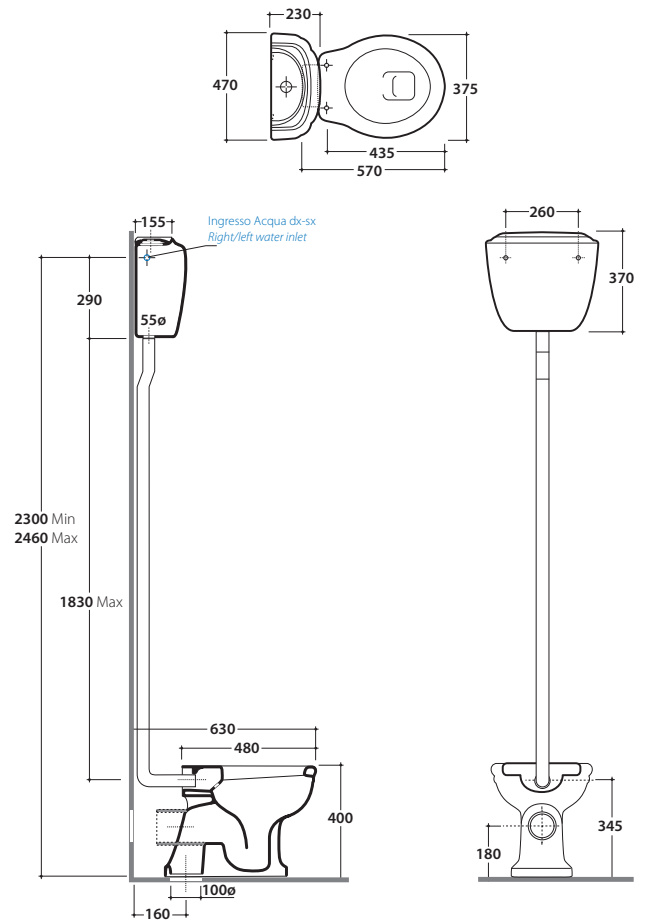

# PAESTUM HIGH-LEVEL CERAMIC CISTERN PA010BI

# GLOBO

Cod. **PA010BI**

High-level cistern with lid 47.23 h37 cm. Weight 11 Kg

Cod. **BA005**

Chrome external drain pipe. Weight 1,5 Kg

Cod. **BA011**

Bronze external drain pipe. Weight 1,5 Kg

Cod. **BA010**

Gold external drain pipe. Weight 1,5 Kg

Cod. **BA003**

Discharge mechanism with chrome chain. Weight 2,5 Kg

Cod. **BA014**

Discharge mechanism with bronze chain. Weight 2,5 Kg

Cod. **BA013**

Discharge mechanism with gold chain. Weight 2,5 Kg

Cod. **PA117**

Grip in ceramic for chain spare part

Cod. **PA119**

Spare part for chain (length cm. 104)