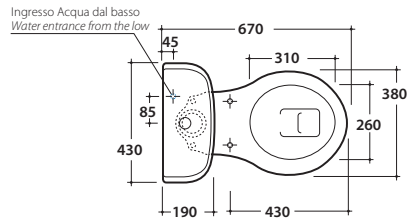

PAESTUM CLOSE COUPLE WC WALL DRAIN PA004BI

CE EN 997:2015

GLOBO

Ceramic antibacterial effect
BATAFORM®

Drain 4,5/3 lt

Glazed product with
CERASLIDE®

Cod. **PA004BI**

Close couple Wc 67.38 h40 cm . With wall drain 4,5 / 3 Lt.
Fixing kit included. Weight 20 Kg

Cod. **VA074**
Brass gold-plated discharge mechanism, provided with back water inlet lower RH. (Geberit).