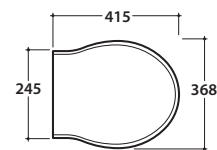

PAESTUM CLOSE COUPLE WC WALL DRAIN PA004BI

CE EN 997:2015

GLOBO

Cod. **PS19RN**
Black oak finish

Cod. **PS19RB**
White oak finish

Wood seat-cover with chromium-plated hinges. With traditional closing system. Weight 3 Kg

Cod. **PS20RN**
Black oak finish

Cod. **PS20RB**
White oak finish

Wood seat-cover with chromium-plated hinges. With soft-closing system. Weight 3 Kg

Cod. **PS21RN**
Black oak finish

Cod. **PS21RB**
White oak finish

Wood seat-cover with bronze-plated hinges. With traditional closing system. Weight 3 Kg

Cod. **PS22RN**
Black oak finish

Cod. **PS22RB**
White oak finish

Wood seat-cover with bronze-plated hinges. With soft-closing system. Weight 3 Kg

Cod. **PS23RN**
Black oak finish

Cod. **PS23RB**
White oak finish

Wood seat-cover with gold-plated hinges. With traditional closing system. Weight 3 Kg

Cod. **PS24RN**
Black oak finish

Cod. **PS24RB**
White oak finish

Wood seat-cover with gold-plated hinges. With soft-closing system. Weight 3 Kg

Cod. **VA076**
Pipe for wall drain 35cm.

Cod. **PA012**
Close couple ceramic cistern 43.19 h42 cm. Weight 15 Kg

Cod. **VA124**
Brass chromium-plated discharge mechanism, provided with back water inlet lower RH. (Geberit).

Cod. **VA080**
Brass bronzed-plated discharge mechanism, provided with back water inlet lower RH. (Geberit).

Cod. **VA074**
Brass gold-plated discharge mechanism, provided with back water inlet lower RH. (Geberit).