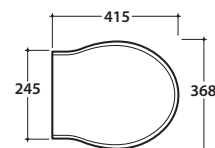

PAESTUM CLOSE COUPLE WC WALL DRAIN PA004BI

CE EN 997:2015

GLOBO

Ceramic antibacterial effect
BATAFORM®

Drain 4,5/3 lt

Glazed product with
CERASLIDE®

Cod. **PA004BI**

Close couple Wc 67.38 h40 cm . With wall drain 4,5 / 3 Lt.
Fixing kit included. Weight 20 Kg

Cod. **PA019**

Duroplast seat-cover with traditional closing system. Weight 3 Kg

Cod. **PA021**

White polyester seat-cover with chromium-plated hinges. Weight 3 Kg

Cod. **PA138**

White polyester seat-cover with chromium-plated hinges. With soft-closing system. Weight 3 Kg

Cod. **PA109**

White polyester seat-cover with bronze-plated hinges. Weight 3 Kg

Cod. **PA139**

White polyester seat-cover with bronze-plated hinges. With soft-closing system. Weight 3 Kg

Cod. **PA147**

White polyester seat-cover with gold-plated hinges. Weight 3 Kg