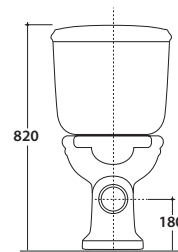

PAESTUM CLOSE COUPLE WC WALL DRAIN PA004BI

CE EN 997:2015

GLOBO

Ceramic antibacterial effect
BATAFORM®

Drain 4,5/3 lt

Glazed product with
CERASLIDE®

Cod. **PA004BI**

Close couple Wc 67.38 h40 cm . With wall drain 4,5 / 3 Lt.
Fixing kit included. Weight 20 Kg

Cod. **PA019**

Duroplast seat-cover with traditional closing system. Weight 3 Kg

Cod. **PA021**

White polyester seat-cover with chromium-plated hinges. Weight 3 Kg

Cod. **PA138**

White polyester seat-cover with chromium-plated hinges. With soft-closing system. Weight 3 Kg