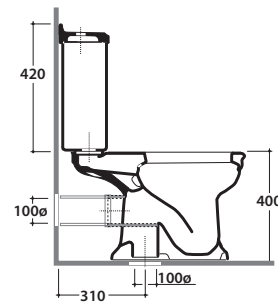

PAESTUM CLOSE COUPLE WC WALL DRAIN PA004BI

CE EN 997:2015

GLOBO

Ceramic antibacterial effect
BATAFORM®

Drain 4,5/3 lt

Glazed product with
CERASLIDE®

Cod. **PA004BI**

Close couple Wc 67.38 h40 cm . With wall drain 4,5 / 3 Lt.
Fixing kit included. Weight 20 Kg