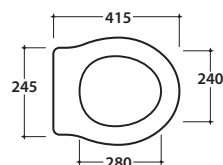

Cod. **PS20RN**
Black oak finish

Cod. **PS20RB**
White oak finish

Wood seat-cover with chromium-plated hinges. With soft-closing system. Weight 3 Kg