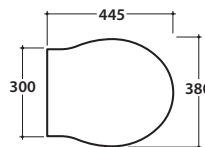

PAESTUM CLOSE COUPLE WC WALL DRAIN PA004BI

CE EN 997:2015

GLOBO

Ceramic antibacterial effect
BATAFORM®

Drain 4,5/3 lt

Glazed product with
CERASLIDE®

Cod. **PA004BI**

Close couple Wc 67.38 h40 cm . With wall drain 4,5 / 3 Lt.
Fixing kit included. Weight 20 Kg

Cod. **PA019**

Duroplast seat-cover with traditional closing system. Weight 3 Kg

Cod. **PA021**

White polyester seat-cover with chromium-plated hinges. Weight 3 Kg

Cod. **PA138**

White polyester seat-cover with chromium-plated hinges. With soft-closing system. Weight 3 Kg