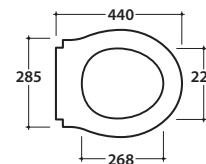

PAESTUM CLOSE COUPLE WC WALL DRAIN PA004BI

CE EN 997:2015

GLOBO

Ceramic antibacterial effect
BATAFORM®

Drain 4,5/3 lt

Glazed product with
CERASLIDE®

Cod. **PA004BI**

Close couple Wc 67.38 h40 cm . With wall drain 4,5 / 3 Lt.
Fixing kit included. Weight 20 Kg

Cod. **PA019**

Duroplast seat-cover with traditional closing system. Weight 3 Kg

Cod. **PA021**

White polyester seat-cover with chromium-plated hinges. Weight 3 Kg

Cod. **PA138**

White polyester seat-cover with chromium-plated hinges. With soft-closing system. Weight 3 Kg