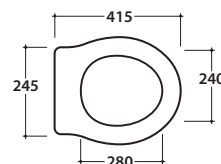

Cod. **PA109**

White polyester seat-cover with bronze-plated hinges. Weight 3 Kg

Cod. **PA139**

White polyester seat-cover with bronze-plated hinges. With soft-closing system. Weight 3 Kg