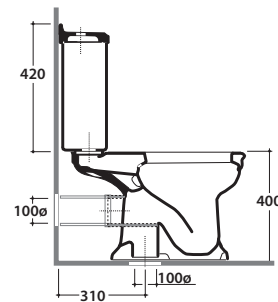

# GLOBO

Ceramic antibacterial effect  
BATAFORM®

Drain 4,5/3 lt

Glazed product with  
CERASLIDE®

Cod. **PA003BI**

Close couple Wc 67.38 h40 cm . Wall floor drain 4,5 / 3 Lt.  
Fixing kit included. Weight 20 Kg

Cod. **PA012**

Close couple ceramic cistern 43.19 h42 cm. Weight 15 Kg

Cod. **VA124**

Brass chromium-plated discharge mechanism, provided with back water inlet lower RH. (Geberit).

Cod. **VA080**

Brass bronzed-plated discharge mechanism, provided with back water inlet lower RH. (Geberit).