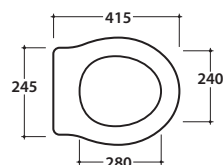

Cod. **PA012**

Close couple ceramic cistern 43.19 h42 cm. Weight 15 Kg

Cod. **VA124**

Brass chromium-plated discharge mechanism, provided with back water inlet lower RH. (Geberit).

Cod. **VA080**

Brass bronzed-plated discharge mechanism, provided with back water inlet lower RH. (Geberit).