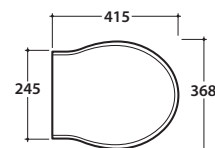

Cod. **PA019**

Duroplast seat-cover with traditional closing system. Weight 3 Kg

Cod. **PA021**

White polyester seat-cover with chromium-plated hinges. Weight 3 Kg

Cod. **PA138**

White polyester seat-cover with chromium-plated hinges. With soft-closing system. Weight 3 Kg

Cod. **PA012**

Close couple ceramic cistern 43.19 h42 cm. Weight 15 Kg

Cod. **VA124**

Brass chromium-plated discharge mechanism, provided with back water inlet lower RH. (Geberit).

Cod. **VA080**

Brass bronzed-plated discharge mechanism, provided with back water inlet lower RH. (Geberit).