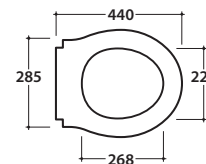

Cod. **PA021**

White polyester seat-cover with chromium-plated hinges. Weight 3 Kg

Cod. **PA138**

White polyester seat-cover with chromium-plated hinges. With soft-closing system. Weight 3 Kg