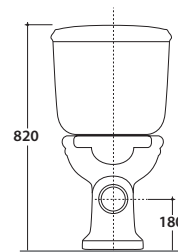

# GLOBO

Ceramic antibacterial effect  
BATAFORM®

Drain 4,5/3 lt

Glazed product with  
CERASLIDE®

Cod. **PA003BI**

Close couple Wc 67.38 h40 cm . Wall floor drain 4,5 / 3 Lt.  
Fixing kit included. Weight 20 Kg

Cod. **PA012**

Close couple ceramic cistern 43.19 h42 cm. Weight 15 Kg

Cod. **VA124**

Brass chromium-plated discharge mechanism, provided with back water inlet lower RH. (Geberit).

Cod. **VA080**

Brass bronzed-plated discharge mechanism, provided with back water inlet lower RH. (Geberit).