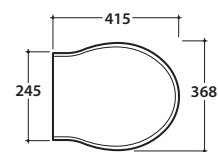

Cod. **PA012**

Close couple ceramic cistern 43.19 h42 cm. Weight 15 Kg

Cod. **VA124**

Brass chromium-plated discharge mechanism, provided with back water inlet lower RH. (Geberit).

Cod. **VA080**

Brass bronzed-plated discharge mechanism, provided with back water inlet lower RH. (Geberit).