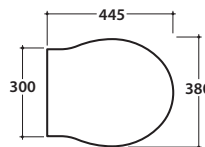

# GLOBO

Ceramic antibacterial effect  
BATAFORM®

Drain 4,5/3 lt

Glazed product with  
CERASLIDE®

Cod. **PA003BI**

Close couple Wc 67.38 h40 cm . Wall floor drain 4,5 / 3 Lt.  
Fixing kit included. Weight 20 Kg

Cod. **PA019**

Duroplast seat-cover with traditional closing system. Weight 3 Kg

Cod. **PA021**

White polyester seat-cover with chromium-plated hinges. Weight 3 Kg

Cod. **PA138**

White polyester seat-cover with chromium-plated hinges. With soft-closing system. Weight 3 Kg