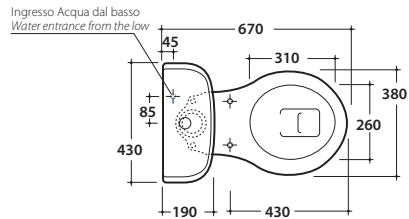

# GLOBO

Ceramic antibacterial effect  
BATAFORM®

Drain 4,5/3 lt

Glazed product with  
CERASLIDE®

Cod. **PA003BI**

Close couple Wc 67.38 h40 cm . Wall floor drain 4,5 / 3 Lt.  
Fixing kit included. Weight 20 Kg

Cod. **PA012**

Close couple ceramic cistern 43.19 h42 cm. Weight 15 Kg

Cod. **VA124**

Brass chromium-plated discharge mechanism, provided with back water inlet lower RH. (Geberit).

Cod. **VA080**

Brass bronzed-plated discharge mechanism, provided with back water inlet lower RH. (Geberit).