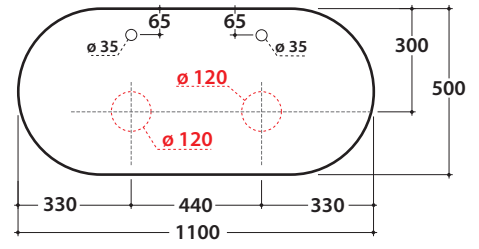

# GLOBO

Cod. **OP017BXX**

Washbasin shelf DEKTON® 110x50 h 2 cm with double washbasin hole and tap hole .  
Weight 24 Kg

Finish

BR

KE

ED

compatible washbasins