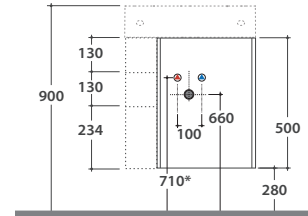

OPI PLAIN BASE WITH RIGHT SIDE OPENING OP015PXX

GLOBO

Cod. **OP015PXX**

Finish

bagno di
colore

Required space with open drawer: 62 cm

Base with right side opening 50x25 h50 cm. Weight 15,5 Kg.

compatible washbasins