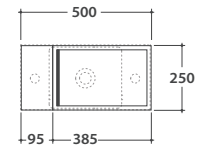

OPI PLAIN BASE WITH RIGHT SIDE OPENING OP015PXX

GLOBO

Cod. **OP015PXX**

Finish

bagno di
colore

Required space with open drawer: 62 cm

Base with right side opening 50x25 h50 cm. Weight 15,5 Kg.

compatible washbasins