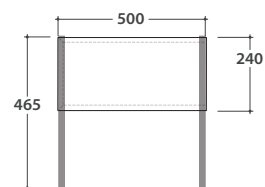

OPI WOODY LEGS FOR BASE OP014WAR

GLOBO

Cod. **OP014WAR**

Finish

Steel matt black

Legs for base OP011WXX, OP012WXX, OP013WXX. Weight 3 Kg.