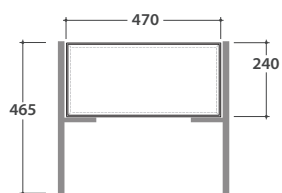

OPI WOODY LEGS FOR BASE OP014WAR

GLOBO

Cod. **OP014WAR**

Finish

Steel matt black

Legs for base OP011WXX, OP012WXX, OP013WXX. Weight 3 Kg.