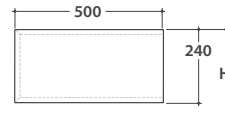

OPI WOODY BASE CONTAINER OP011WXX

GLOBO

Required space with open drawer: 82 cm

H = Recommended height
for installation 46,5 cm

Configuration internal containers for base OP011WXX

Cod. **OP011WXX**

Finish  bagno di
colore

Base container 85x50 h 24 cm. Weight 24 Kg.

OP003CAR

OP001CAR

OPI WOODY LEGS FOR BASE OP014WAR

Cod. **OP014WAR**

Finish  Steel matt black

Legs for base OP011WXX, OP012WXX, OP013WXX. Weight 3 Kg.