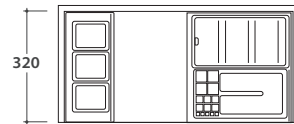

OPI WOODY BASE CONTAINER OP011WXX

GLOBO

Required space with open drawer: 82 cm

H = Recommended height
for installation 46,5 cm

Configuration internal containers for base OP011WXX

Cod. **OP011WXX**

Finish  bagno di
colore

Base container 85x50 h 24 cm. Weight 24 Kg.

OP003CAR

OP001CAR

OPI WOODY LEGS FOR BASE OP014WAR

Cod. **OP014WAR**

Finish  Steel matt black

Legs for base OP011WXX, OP012WXX, OP013WXX. Weight 3 Kg.