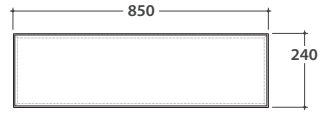

OPI WOODY BASE CONTAINER OP011WXX

GLOBO

Required space with open drawer: 82 cm

H = Recommended height
for installation 46,5 cm

Configuration internal containers for base OP011WXX

Cod. **OP011WXX**

Finish  bagno di
colore

Base container 85x50 h 24 cm. Weight 24 Kg.

OP003CAR

OP001CAR

OPI WOODY LEGS FOR BASE OP014WAR

Cod. **OP014WAR**

Finish  Steel matt black

Legs for base OP011WXX, OP012WXX, OP013WXX. Weight 3 Kg.