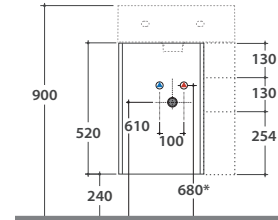

OPI PLAIN BASE WITH LEFT SIDE OPENING OP011PXX

GLOBO

Cod. **OP011PXX**

Finish

bagno di
colore

Base with left side opening 46x37 h52 cm. Weight 21 Kg.

compatible washbasins

Required space with open drawer: 70 cm