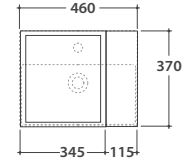

OPI PLAIN BASE WITH LEFT SIDE OPENING OP011PXX

GLOBO

Cod. **OP011PXX**

Finish

bagno di
colore

Base with left side opening 46x37 h52 cm. Weight 21 Kg.

compatible washbasins

Required space with open drawer: 70 cm