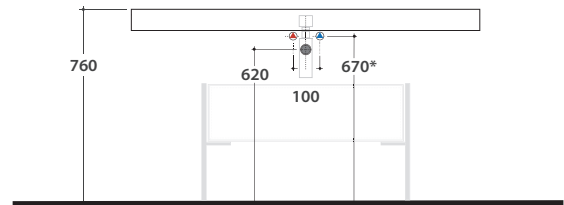

* For taps mounted on counter top

Scheme of hydraulic connections for installed washbasins on WOODY shelves