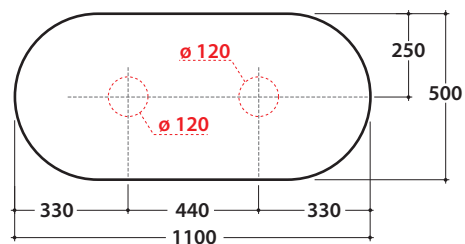

OPI BOB WASHBASIN SHELF IN DEKTON® OP004BXX

GLOBO

Cod. **OP004BXX**

Washbasin shelf DEKTON® 110x50 h 2 cm with double washbasin hole and wall installation tap. Weight 24 Kg

Finish

BR

KE

ED