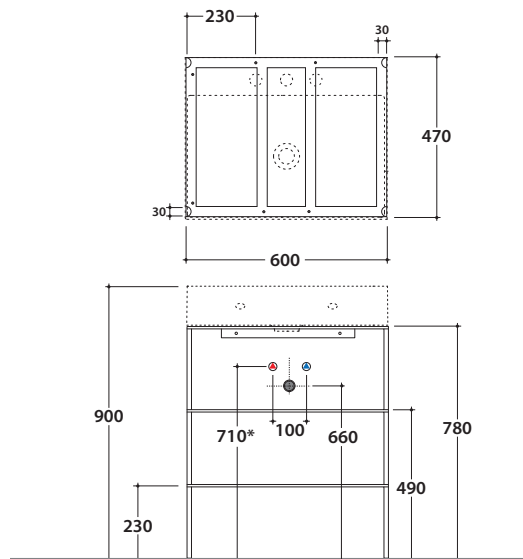

OPI STRIPE FLOORSTANDING STRUCTURE OP003SAR

GLOBO

Cod. **OP003SAR**

Finish **S** Steel matt black

Floorstanding structure in black matt steel 60x47 h78 cm. Weight 19,5 Kg.

* For taps mounted on counter top

OPI STRIPE BASE CONTAINER OP005SXX

Cod. **OP005SXX**

Finish **BdC** bagno di colore

Base container push & pull 47x47 cm. Weight 15 Kg.

Required space with open drawer: 74 cm

Configuration internal containers for base OP005SXX

OP003CAR

OP002CAR

OPI STRIPE TRAY IN SMOKED GLASS OP004SFU

Cod. **OP004SFU**

Tray in smoked glass 47x46,6 h0,6 cm. Weight 6,5 Kg.

compatible washbasins

B6R65