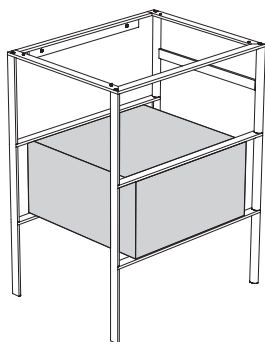

OPI STRIPE FLOORSTANDING STRUCTURE OP003SAR

GLOBO

Cod. **OP003SAR**

Finish **S** Steel matt black

Floorstanding structure in black matt steel 60x47 h78 cm. Weight 19,5 Kg.

* For taps mounted on counter top

OPI STRIPE BASE CONTAINER OP005SXX

Cod. **OP005SXX**

Finish **BdC** bagno di colore

Base container push & pull 47x47 cm. Weight 15 Kg.

Required space with open drawer: 74 cm

Configuration internal containers for base OP005SXX

OP003CAR

OP002CAR

OPI STRIPE TRAY IN SMOKED GLASS OP004SFU

Cod. **OP004SFU**

Tray in smoked glass 47x46,6 h0,6 cm. Weight 6,5 Kg.

compatible washbasins

B6R65