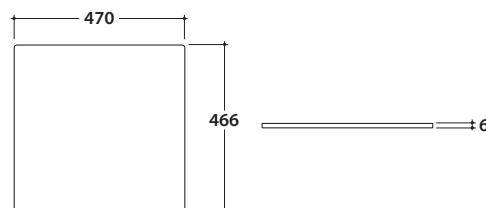

OPI STRIPE BASE CONTAINER OP005SXX

Cod. **OP005SXX**

Finish **BdC** bagno di colore

Base container push & pull 47x47 cm. Weight 15 Kg.

Required space with open drawer: 74 cm

Configuration internal containers for base OP005SXX

OP003CAR

OP002CAR

OPI STRIPE TRAY IN SMOKED GLASS OP004SFU

Cod. **OP004SFU**

Tray in smoked glass 47x46,6 h0,6 cm. Weight 6,5 Kg.

compatible washbasins

B6R65