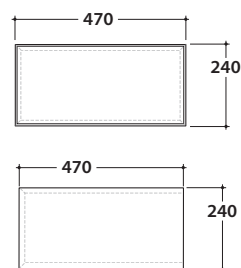

OPI STRIPE FLOORSTANDING STRUCTURE OP003SAR

GLOBO

Cod. **OP003SAR**

Finish **S** Steel matt black

Floorstanding structure in black matt steel 60x47 h78 cm. Weight 19,5 Kg.

* For taps mounted on counter top

OPI STRIPE BASE CONTAINER OP005SXX

Cod. **OP005SXX**

Finish **BdC** bagno di colore

Base container push & pull 47x47 cm. Weight 15 Kg.

Required space with open drawer: 74 cm

Configuration internal containers for base OP005SXX

OP003CAR

OP002CAR

OPI STRIPE TRAY IN SMOKED GLASS OP004SFU

Cod. **OP004SFU**

Tray in smoked glass 47x46,6 h0,6 cm. Weight 6,5 Kg.

compatible washbasins

B6R65