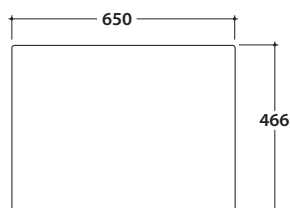

# GLOBO

Cod. **OP001SAR**

Finish **S** Steel matt black

Floorstanding structure in black matt steel 80x47 h78 cm. Weight 22,5 Kg.

\*For taps mounted on counter top

# OPI STRIPE BASE CONTAINER OP002SXX

Cod. **OP002SXX**

Finish **BdC** bagno di colore

Base container push & pull 65x47 cm. Weight 22,5 Kg.

Required space with open drawer: 74 cm

Configuration internal containers for base OP002SXX

# OPI STRIPE TRAY IN SMOKED GLASS OP002SFU

Cod. **OP002SFU**

Tray in smoked glass 65x46,6 h0,6 cm. Weight 8,5 Kg.

compatible washbasins

B6R81

B6R80S