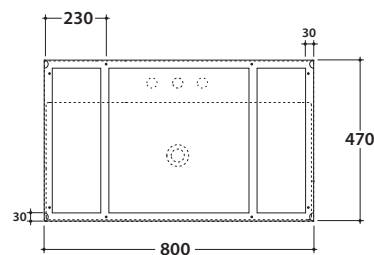

# OPI STRIPE FLOORSTANDING STRUCTURE OP001SAR

# GLOBO

Cod. **OP001SAR**

Finish **S** Steel matt black

Floorstanding structure in black matt steel 80x47 h78 cm. Weight 22,5 Kg.

\*For taps mounted on counter top

# OPI STRIPE BASE CONTAINER OP002SXX

Cod. **OP002SXX**

Finish **BdC** bagno di colore

Base container push & pull 65x47 cm. Weight 22,5 Kg.

Required space with open drawer: 74 cm

Configuration internal containers for base OP002SXX

# OPI STRIPE TRAY IN SMOKED GLASS OP002SFU

Cod. **OP002SFU**

Tray in smoked glass 65x46,6 h0,6 cm. Weight 8,5 Kg.

compatible washbasins

B6R81

B6R80S