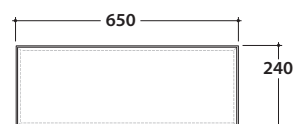

# GLOBO

Cod. **OP001SAR**

Finish **S** Steel matt black

Floorstanding structure in black matt steel 80x47 h78 cm. Weight 22,5 Kg.

\*For taps mounted on counter top

# OPI STRIPE BASE CONTAINER OP002SXX

Cod. **OP002SXX**

Finish **BdC** bagno di colore

Base container push & pull 65x47 cm. Weight 22,5 Kg.

Required space with open drawer: 74 cm

Configuration internal containers for base OP002SXX

# OPI STRIPE TRAY IN SMOKED GLASS OP002SFU

Cod. **OP002SFU**

Tray in smoked glass 65x46,6 h0,6 cm. Weight 8,5 Kg.

compatible washbasins

B6R81

B6R80S