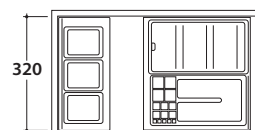

# OPI STRIPE BASE CONTAINER OP002SXX

Cod. **OP002SXX**

Finish **BdC** bagno di colore

Base container push & pull 65x47 cm. Weight 22,5 Kg.

Required space with open drawer: 74 cm

Configuration internal containers for base OP002SXX

# OPI STRIPE TRAY IN SMOKED GLASS OP002SFU

Cod. **OP002SFU**

Tray in smoked glass 65x46,6 h0,6 cm. Weight 8,5 Kg.

compatible washbasins

B6R81

B6R80S