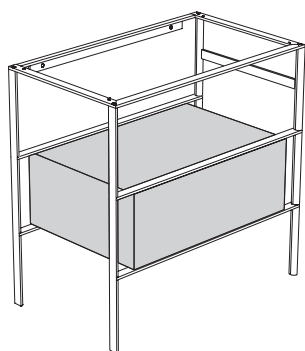

# OPI STRIPE FLOORSTANDING STRUCTURE OP001SAR

# GLOBO

Cod. **OP001SAR**

Finish **S** Steel matt black

Floorstanding structure in black matt steel 80x47 h78 cm. Weight 22,5 Kg.

\*For taps mounted on counter top

# OPI STRIPE BASE CONTAINER OP002SXX

Cod. **OP002SXX**

Finish **BdC** bagno di colore

Base container push & pull 65x47 cm. Weight 22,5 Kg.

Required space with open drawer: 74 cm

Configuration internal containers for base OP002SXX

# OPI STRIPE TRAY IN SMOKED GLASS OP002SFU

Cod. **OP002SFU**

Tray in smoked glass 65x46,6 h0,6 cm. Weight 8,5 Kg.

compatible washbasins

B6R81

B6R80S