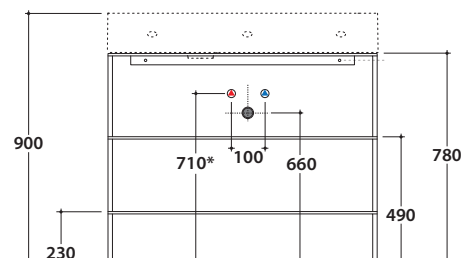

# OPI STRIPE FLOORSTANDING STRUCTURE OP001SAR

# GLOBO

Cod. **OP001SAR**

Finish **S** Steel matt black

Floorstanding structure in black matt steel 80x47 h78 cm. Weight 22,5 Kg.

\*For taps mounted on counter top

# OPI STRIPE BASE CONTAINER OP002SXX

Cod. **OP002SXX**

Finish **BdC** bagno di colore

Base container push & pull 65x47 cm. Weight 22,5 Kg.

Required space with open drawer: 74 cm

Configuration internal containers for base OP002SXX

# OPI STRIPE TRAY IN SMOKED GLASS OP002SFU

Cod. **OP002SFU**

Tray in smoked glass 65x46,6 h0,6 cm. Weight 8,5 Kg.

compatible washbasins

B6R81

B6R80S