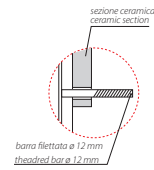

MODE WALL-HUNG BIDET MES09BI

CE EN 14528:2015

GLOBO

Ceramic antibacterial effect
BATAFORM®

Bagno di Colore

Glazed product with
CERASLIDE®

Cod. **MES09BI**

Wall-hung bidet 53.34 h26 cm. Fixing kit included. Weight 17,5 Kg

** For installation with:
Siphon "S" - 140 mm
Siphon SF052 - 120 mm

Cod. **FI012BI**

Push open valve drain with ceramic top for bidet. Weight 0,5 Kg

Cod. **FI012CR**

Push open chromed valve drain for bidet. Weight 0,5 Kg