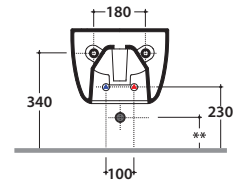

MODE WALL-HUNG BIDET MES09BI

CE EN 14528:2015

GLOBO

Ceramic antibacterial effect
BATAFORM®

Bagno di Colore

Glazed product with
CERASLIDE®

Cod. **MES09BI**

Wall-hung bidet 53.34 h26 cm. Fixing kit included. Weight 17,5 Kg

** For installation with:
Siphon "S" - 140 mm
Siphon SF052 - 120 mm

Cod. **FI012BI**

Push open valve drain with ceramic top for bidet. Weight 0,5 Kg

Cod. **FI012CR**

Push open chromed valve drain for bidet. Weight 0,5 Kg