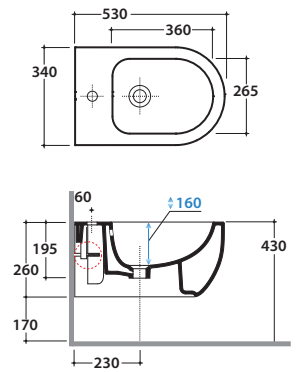

MODE WALL-HUNG BIDET MES09BI

CE EN 14528:2015

GLOBO

Ceramic antibacterial effect
BATAFORM®

Bagno di Colore

Glazed product with
CERASLIDE®

Cod. **MES09BI**

Wall-hung bidet 53.34 h26 cm. Fixing kit included. Weight 17,5 Kg

** For installation with:
Siphon "S" - 140 mm
Siphon SF052 - 120 mm

Cod. **FI012BI**

Push open valve drain with ceramic top for bidet. Weight 0,5 Kg

Cod. **FI012CR**

Push open chromed valve drain for bidet. Weight 0,5 Kg

Cod. **PU001**

Acoustic and crash protection.

Cod. **FI002**

Fixing brackets for W/H sanitary. Weight 2,5 Kg