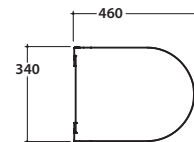

MODE WALL-HUNG WC MES02BI

CE EN 997:2015

GLOBO

Ceramic antibacterial effect
BATAFORM®

Bagno di Colore

Glazed product with
CERASLIDE®

Drain 4/2,6 lt

Cod. **MES02BI**

Wall-hung Wc No-rim 53.34 h33 cm. Drain 4 / 2,6 Lt. Fixing kit included. Weight 20,4 Kg

Seat-cover with hinge system
to quick release

Cod. **ME020BI**

Removable duroplast seat-cover with soft-closing system. Weight 3 Kg

Cod. **VA132**

Flow reductor.

Cod. **PU001**

Acoustic and crash protection.

Cod. **FI002**

Fixing brackets for W/H sanitary. Weight 2,5 Kg