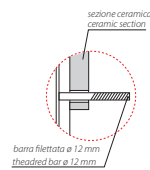

MODE WALL-HUNG WC MES02BI

CE EN 997:2015

GLOBO