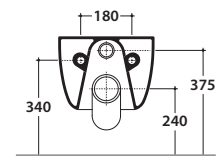

MODE WALL-HUNG WC MES02BI

CE EN 997:2015

GLOBO

Ceramic antibacterial effect
BATAFORM®

Bagno di Colore

Glazed product with
CERASLIDE®

Drain 4/2,6 lt

Cod. **MES02BI**

Wall-hung Wc No-rim 53.34 h33 cm. Drain 4 / 2,6 Lt. Fixing kit included. Weight 20,4 Kg

Seat-cover with hinge system
to quick release