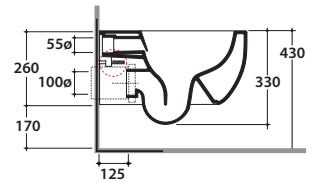

MODE WALL-HUNG WC MES02BI

CE EN 997:2015

GLOBO

Ceramic antibacterial effect
BATAFORM®

Bagno di Colore

Glazed product with
CERASLIDE®

Drain 4/2,6 lt

Cod. **MES02BI**

Wall-hung Wc No-rim 53.34 h33 cm. Drain 4 / 2,6 Lt. Fixing kit included. Weight 20,4 Kg

Seat-cover with hinge system
to quick release