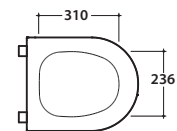

MODE WALL-HUNG WC MES02BI

CE EN 997:2015

GLOBO

Ceramic antibacterial effect
BATAFORM®

Bagno di Colore

Glazed product with
CERASLIDE®

Drain 4/2,6 lt

Cod. **MES02BI**

Wall-hung Wc No-rim 53.34 h33 cm. Drain 4 / 2,6 Lt. Fixing kit included. Weight 20,4 Kg

Seat-cover with hinge system
to quick release

Cod. **ME020BI**

Removable duroplast seat-cover with soft-closing system. Weight 3 Kg

Cod. **VA132**

Flow reductor.

Cod. **PU001**

Acoustic and crash protection.

Cod. **FI002**

Fixing brackets for W/H sanitary. Weight 2,5 Kg