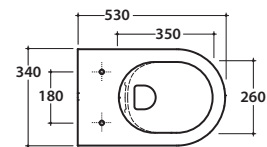

MODE WALL-HUNG WC MES02BI

CE EN 997:2015

GLOBO

Ceramic antibacterial effect
BATAFORM®

Bagno di Colore

Glazed product with
CERASLIDE®

Drain 4/2,6 lt

Cod. **MES02BI**

Wall-hung Wc No-rim 53.34 h33 cm. Drain 4 / 2,6 Lt. Fixing kit included. Weight 20,4 Kg

Seat-cover with hinge system
to quick release