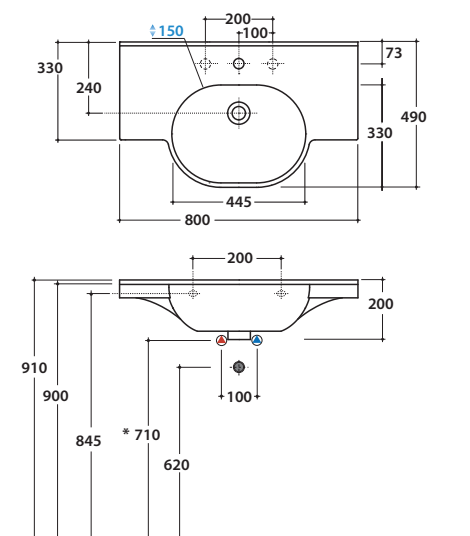

MODE WASHBASIN ME080BI

CE EN 14688:2015

GLOBO

Ceramic antibacterial effect
BATAFORM®

Glazed product with
CERASLIDE®

Bagno di Colore

Cod. **ME080BI**

Basin 80.49 h20cm. Wall-hung installation or on structur.
Fixing kit included. Weight 19,2 kg.

MODE LATERAL TOWEL RAIL ME001YAR FOR BASINS ME100 ME080

Finish

Steel matt black

Cod. **ME001YAR**

Towel rail 32,5X4 h11 cm for basins ME100 and ME080. Weight 3 Kg.

MODE WALL HANGING STRUCTURE ME002SAR

Finish

Steel matt black

Cod. **ME002SAR**

Wall hanging structure in black matt steel 76,7x31,5 h42 cm. For basin ME080. Weight 11 Kg

GLOBO

* For taps mounted on counter top

MODE FLOOR MOUNTED STRUCTURE ME004SAR

Finish

Steel matt black

Cod. **ME004SAR**

Floor mounted structure in black matt steel 76,7x31,5 h 85,5 cm. For basin ME080. Weight 10 Kg

* For taps mounted on counter top