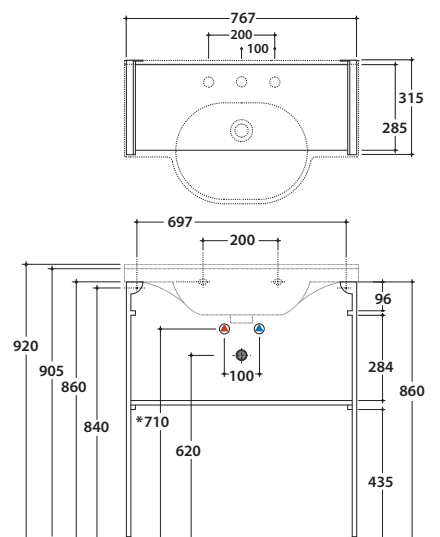

MODE LATERAL TOWEL RAIL ME001YAR FOR BASINS ME100 ME080

Finish

Steel matt black

Cod. **ME001YAR**

Towel rail 32,5X4 h11 cm for basins ME100 and ME080. Weight 3 Kg.

MODE WALL HANGING STRUCTURE ME002SAR

Finish

Steel matt black

Cod. **ME002SAR**

Wall hanging structure in black matt steel 76,7x31,5 h42 cm. For basin ME080. Weight 11 Kg

GLOBO

* For taps mounted on counter top

MODE FLOOR MOUNTED STRUCTURE ME004SAR

Finish

Steel matt black

Cod. **ME004SAR**

Floor mounted structure in black matt steel 76,7x31,5 h 85,5 cm. For basin ME080. Weight 10 Kg

* For taps mounted on counter top