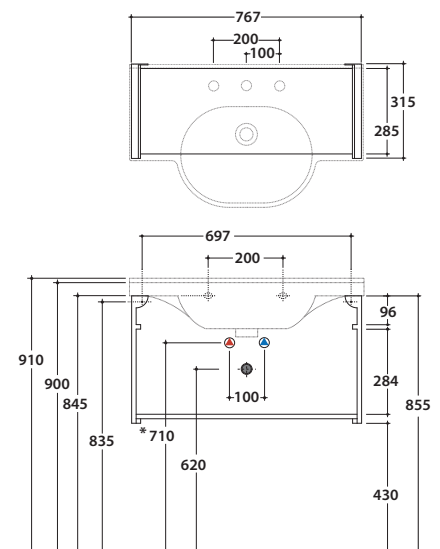

* For taps mounted on counter top

Cod. **FI012BI**

Push open valve drain with ceramic top for basins with overflow. Weight 0,5 Kg

Cod. **FI012CR**

Push open chromed valve drain for basins with overflow. Weight 0,5 Kg

MODE LATERAL TOWEL RAIL ME001YAR FOR BASINS ME100 ME080

Finish

Steel matt black

Cod. **ME001YAR**

Towel rail 32,5X4 h11 cm for basins ME100 and ME080. Weight 3 Kg.

MODE WALL HANGING STRUCTURE ME002SAR

Finish

Steel matt black

Cod. **ME002SAR**

Wall hanging structure in black matt steel 76,7x31,5 h42 cm. For basin ME080. Weight 11 Kg

GLOBO

* For taps mounted on counter top

MODE FLOOR MOUNTED STRUCTURE ME004SAR

Finish

Steel matt black

Cod. **ME004SAR**

Floor mounted structure in black matt steel 76,7x31,5 h 85,5 cm. For basin ME080. Weight 10 Kg

* For taps mounted on counter top