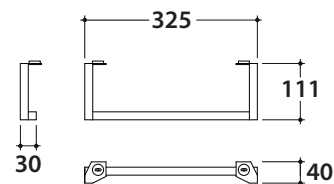

* For taps mounted on counter top

Cod. **FI012BI**

Push open valve drain with ceramic top for basins with overflow. Weight 0,5 Kg

Cod. **FI012CR**

Push open chromed valve drain for basins with overflow. Weight 0,5 Kg

MODE LATERAL TOWEL RAIL ME001YAR FOR BASINS ME100 ME080

Finish

Steel matt black

Cod. **ME001YAR**

Towel rail 32,5X4 h11 cm for basins ME100 and ME080. Weight 3 Kg.

MODE WALL HANGING STRUCTURE ME002SAR

Finish

Steel matt black

Cod. **ME002SAR**

Wall hanging structure in black matt steel 76,7x31,5 h42 cm. For basin ME080. Weight 11 Kg

GLOBO

* For taps mounted on counter top

MODE FLOOR MOUNTED STRUCTURE ME004SAR

Finish

Steel matt black

Cod. **ME004SAR**

Floor mounted structure in black matt steel 76,7x31,5 h 85,5 cm. For basin ME080. Weight 10 Kg

* For taps mounted on counter top