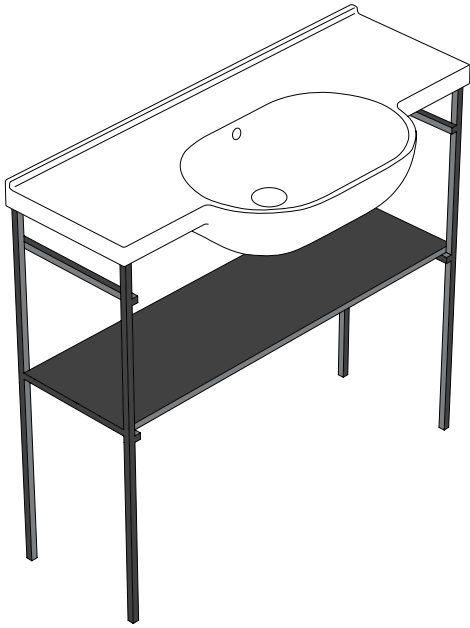

MODE FLOOR MOUNTED STRUCTURE ME003SAR

GLOBO

Finish

Steel matt black

Cod. **ME003SAR**

Floor mounted structure in black matt steel 96,7x31,5 h 85,5 cm. For basin ME100. Weight 12,5 Kg