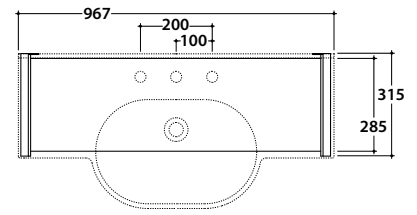

MODE FLOOR MOUNTED STRUCTURE ME003SAR

GLOBO

Finish

Steel matt black

Cod. **ME003SAR**

Floor mounted structure in black matt steel 96,7x31,5 h 85,5 cm. For basin ME100. Weight 12,5 Kg