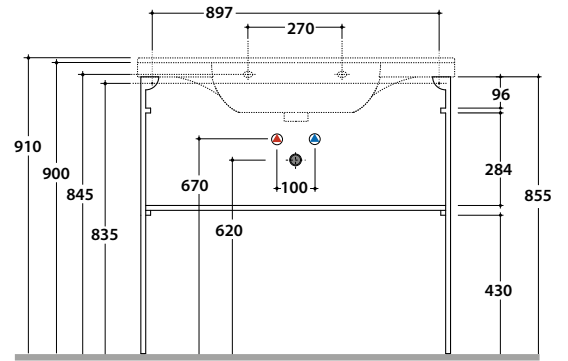

MODE FLOOR MOUNTED STRUCTURE ME003SAR

GLOBO

Finish

Steel matt black

Cod. **ME003SAR**

Floor mounted structure in black matt steel 96,7x31,5 h 85,5 cm. For basin ME100. Weight 12,5 Kg