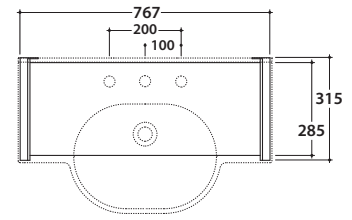

MODE WALL HANGING STRUCTURE ME002SAR

GLOBO

Finish

Steel matt black

Cod. **ME002SAR**

Wall hanging structure in black matt steel 76,7x31,5 h42 cm. For basin ME080. Weight 11 Kg