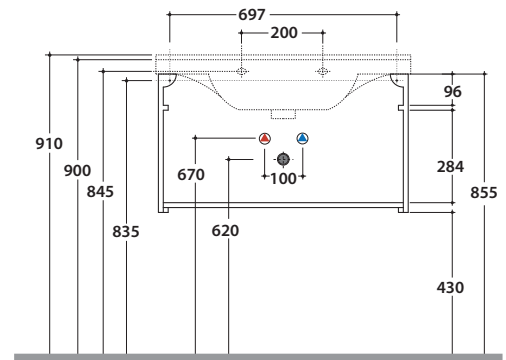

MODE WALL HANGING STRUCTURE ME002SAR

GLOBO

Finish

Steel matt black

Cod. **ME002SAR**

Wall hanging structure in black matt steel 76,7x31,5 h42 cm. For basin ME080. Weight 11 Kg