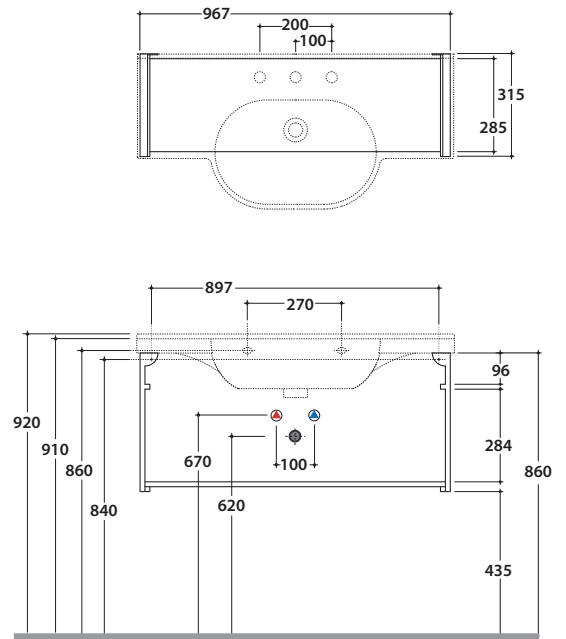

MODE WALL HANGING STRUCTURE ME001SAR

GLOBO

Finish

Steel matt black

Cod. **ME001SAR**

Wall hanging structure in black matt steel 96,7x31,5 h42 cm. For basin ME100. Weight 12,5 Kg