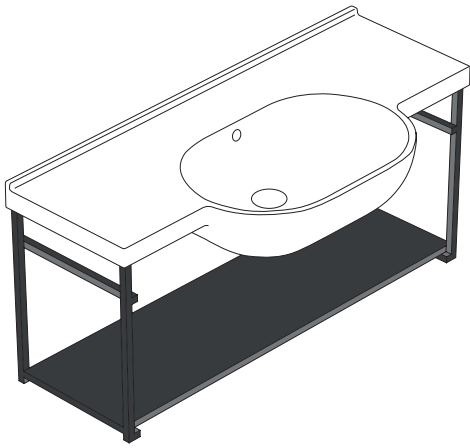

MODE WALL HANGING STRUCTURE ME001SAR

GLOBO

Finish

Steel matt black

Cod. **ME001SAR**

Wall hanging structure in black matt steel 96,7x31,5 h42 cm. For basin ME100. Weight 12,5 Kg