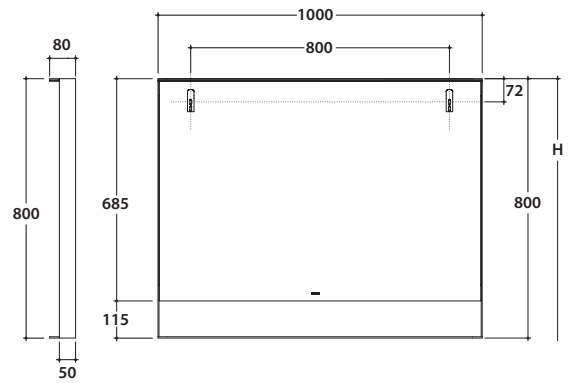

# MODE MIRROR ME001MAR

# GLOBO

H = Recommended height for installation 200 cm

Finish

Steel matt black

Cod. **ME001MAR**

Mirror with led lamp 100x80 cm. Frame and tray in matt black steel. Energy efficiency A+ Weight 16 Kg