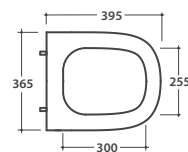

Cod. **VA079**

Elbow pipe for floor drain..Weight 0,3 Kg