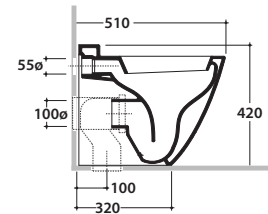

STOCKHOLM FLOOR MOUNTED WC LA002BI

CE EN 997:2015

GLOBO

Ceramic antibacterial effect
BATAFORM®

Drain 4/2,6 lt

Glazed product with
CERASLIDE®

Cod. **LA002BI**

Floor mounted Wc 51.37 h42 cm. Back to wall installation.
Drain 4 / 2,6 Lt. FISSAGGIOGHOST® Fixing kit included. Weight 25 Kg

Seat-cover with hinge system
to quick release

Cod. **LAR20BI**

Removable duroplast seat-cover with soft-closing system. Weight 3,5 Kg

Cod. **VA079**

Elbow pipe for floor drain..Weight 0,3 Kg

Cod. **VA076**

Pipe for wall drain 35cm.

Cod. **VA132**

Flow reductor.