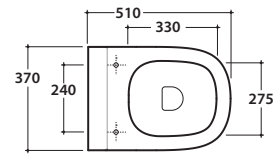

Seat-cover with hinge system
to quick release

Cod. **LAR20BI**

Removable duroplast seat-cover with soft-closing system. Weight 3,5 Kg