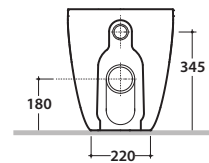

Seat-cover with hinge system
to quick release

Cod. **LAR20BI**

Removable duroplast seat-cover with soft-closing system. Weight 3,5 Kg