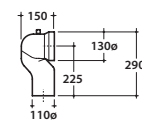

Cod. **VA076**

Pipe for wall drain 35cm.