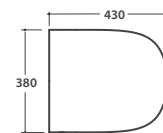

Cod. **VA079**

Elbow pipe for floor drain..Weight 0,3 Kg