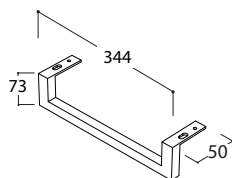

# GLOBO

Ceramic antibacterial effect  
BATAFORM®

Bagno di Colore

Le Pietre

Glazed product with  
CERASLIDE®

GLOBOTHIN®

Cod. **IN046BI**

Basin 46.37 h14 cm. Wall-hung or sit-on installation. Fixing kit included. Weight 12,5 Kg

\* For taps mounted on counter top

Cod. **PT046CR**

Frontal brass chromium-plated towel rail. Weight 0,4 Kg

Cod. **PT037CR**

Lateral brass chromium-plated towel rail. Weight 0,4 Kg

Cod. **FI012BI**

Push open valve drain with ceramic top for basins with overflow. Weight 0,5 Kg