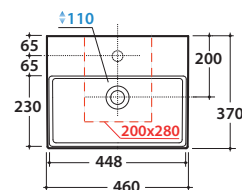

# GLOBO

Ceramic antibacterial effect  
BATAFORM®

Bagno di Colore

Le Pietre

Glazed product with  
CERASLIDE®

GLOBOTHIN®

Cod. **IN046BI**

Basin 46.37 h14 cm. Wall-hung or sit-on installation. Fixing kit included. Weight 12,5 Kg