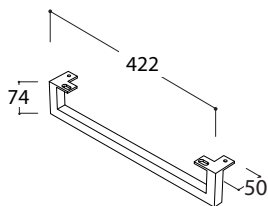

# GLOBO

Ceramic antibacterial effect  
BATAFORM®

Bagno di Colore

Le Pietre

Glazed product with  
CERASLIDE®

GLOBOTHIN®

Cod. **IN046BI**

Basin 46.37 h14 cm. Wall-hung or sit-on installation. Fixing kit included. Weight 12,5 Kg

\* For taps mounted on counter top

Cod. **PT046CR**

Frontal brass chromium-plated towel rail. Weight 0,4 Kg

Cod. **PT037CR**

Lateral brass chromium-plated towel rail. Weight 0,4 Kg

Cod. **FI012BI**

Push open valve drain with ceramic top for basins with overflow. Weight 0,5 Kg