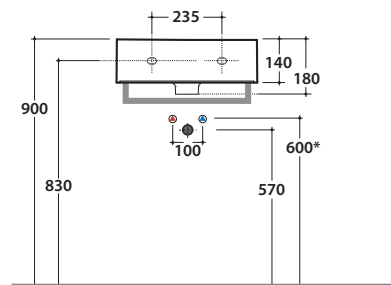

# GLOBO

Ceramic antibacterial effect  
BATAFORM®

Bagno di Colore

Le Pietre

Glazed product with  
CERASLIDE®

GLOBOTHIN®

Cod. **IN046BI**

Basin 46.37 h14 cm. Wall-hung or sit-on installation. Fixing kit included. Weight 12,5 Kg

\* For taps mounted on counter top

Cod. **PT046CR**

Frontal brass chromium-plated towel rail. Weight 0,4 Kg

Cod. **PT037CR**

Lateral brass chromium-plated towel rail. Weight 0,4 Kg

Cod. **FI012BI**

Push open valve drain with ceramic top for basins with overflow. Weight 0,5 Kg

Cod. **FI012CR**

Push open chromed valve drain for basins with overflow. Weight 0,5 Kg