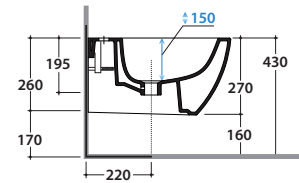

GENESIS WALL-HUNG BIDET GNS10BI

CE EN 14528:2015

GLOBO

Ceramic antibacterial effect
BATAFORM®

Glazed product with
CERASLIDE®

Bagno di Colore

Cod. **GNS10BI**

Wall-hung bidet 50.36 h27 cm. Fixing kit included. Weight 18 Kg

** For installation with:
Siphon "S"-140 mm
Siphon SF052- 120 mm

Cod. **FI012BI**

Push open valve drain with ceramic top for bidet. Weight 0,5 Kg

Cod. **FI012CR**

Push open chromed valve drain for bidet. Weight 0,5 Kg