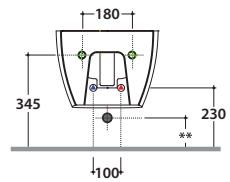

GENESIS WALL-HUNG BIDET GNS10BI

CE EN 14528:2015

GLOBO

Ceramic antibacterial effect
BATAFORM®

Glazed product with
CERASLIDE®

Bagno di Colore

Cod. **GNS10BI**

Wall-hung bidet 50.36 h27 cm. Fixing kit included. Weight 18 Kg

** For installation with:
Siphon "S"-140 mm
Siphon SF052- 120 mm

Cod. **FI012BI**

Push open valve drain with ceramic top for bidet. Weight 0,5 Kg

Cod. **FI012CR**

Push open chromed valve drain for bidet. Weight 0,5 Kg