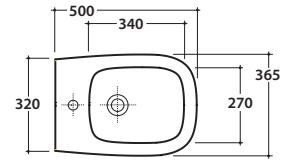

GENESIS WALL-HUNG BIDET GNS10BI

CE EN 14528:2015

GLOBO

Ceramic antibacterial effect
BATAFORM®

Glazed product with
CERASLIDE®

Bagno di Colore

Cod. **GNS10BI**

Wall-hung bidet 50.36 h27 cm. Fixing kit included. Weight 18 Kg

** For installation with:
Siphon "S"-140 mm
Siphon SF052- 120 mm

Cod. **FI012BI**

Push open valve drain with ceramic top for bidet. Weight 0,5 Kg

Cod. **FI012CR**

Push open chromed valve drain for bidet. Weight 0,5 Kg