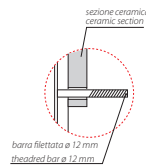

GENESIS WALL-HUNG BIDET GNS10BI

CE EN 14528:2015

GLOBO

Ceramic antibacterial effect
BATAFORM®

Glazed product with
CERASLIDE®

Bagno di Colore

Cod. **GNS10BI**

Wall-hung bidet 50.36 h27 cm. Fixing kit included. Weight 18 Kg

** For installation with:
Siphon "S"-140 mm
Siphon SF052- 120 mm

Cod. **FI012BI**

Push open valve drain with ceramic top for bidet. Weight 0,5 Kg

Cod. **FI012CR**

Push open chromed valve drain for bidet. Weight 0,5 Kg