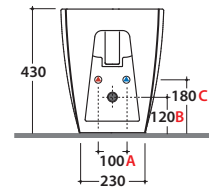

GENESIS BIDE TMULTI® GN010BI

CE EN 14528:2015

GLOBO

Ceramic antibacterial effect
BATAFORM®

Glazed product with
CERASLIDE®

Bagno di Colore

Cod. **GN010BI**

Floor mounted bidet 50.36 h43 cm. MULTI. Back to wall installation.
FISSAGGIOGHOST® Fixing kit included. Weight 23 Kg

A	80 <-----> 120	B	85 <-----> 130	C	170 <-----> 220
----------	----------------	----------	----------------	----------	-----------------

Cod. **FI012BI**

Push open valve drain with ceramic top for bidet. Weight 0,5 Kg