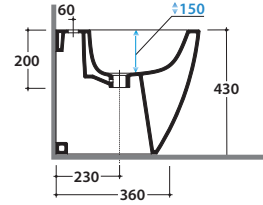

GENESIS BIDE TMULTI® GN010BI

CE EN 14528:2015

GLOBO

Ceramic antibacterial effect
BATAFORM®

Glazed product with
CERASLIDE®

Bagno di Colore

Cod. **GN010BI**

Floor mounted bidet 50.36 h43 cm. MULTI. Back to wall installation.
FISSAGGIOGHOST® Fixing kit included. Weight 23 Kg

A	80 <-----> 120	B	85 <-----> 130	C	170 <-----> 220
----------	----------------	----------	----------------	----------	-----------------

Cod. **FI012BI**

Push open valve drain with ceramic top for bidet. Weight 0,5 Kg

Cod. **FI012CR**

Push open chromed valve drain for bidet. Weight 0,5 Kg

Cod. **FI016**

Easy installation trap. Weight 0,2 Kg