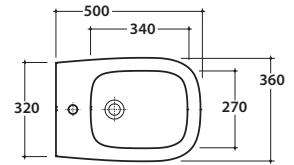

GENESIS BIDE TMULTI® GN010BI

CE EN 14528:2015

GLOBO

Ceramic antibacterial effect
BATAFORM®

Glazed product with
CERASLIDE®

Bagno di Colore

Cod. **GN010BI**

Floor mounted bidet 50.36 h43 cm. MULTI. Back to wall installation.
FISSAGGIOGHOST® Fixing kit included. Weight 23 Kg

A	80 <-----> 120	B	85 <-----> 130	C	170 <-----> 220
----------	----------------	----------	----------------	----------	-----------------

Cod. **FI012BI**

Push open valve drain with ceramic top for bidet. Weight 0,5 Kg

Cod. **FI012CR**

Push open chromed valve drain for bidet. Weight 0,5 Kg

Cod. **FI016**

Easy installation trap. Weight 0,2 Kg