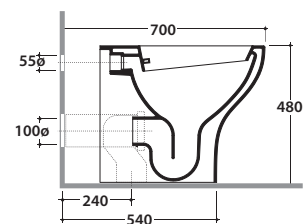

ARGENTO FLOOR MOUNTED WC/BIDET GEB01BI

CE EN 997:2015

GLOBO

Ceramic antibacterial effect BATAFORM®

WC with integrated bidet function

Glazed product with CERASLIDE®

Drain 4,5/3 lt

Cod. **GEB01BI**

Floor mounted Wc 55.37 h44 cm. with wall drain. Back to wall or wall spaced installation. Drain 4,5 / 3 Lt. FISSAGGIOGHOST® Fixing kit included. Weight 28 Kg

!! All models wc-bidet function are suitable for installation in combination with ushing cisterns with pipe water supply ø 45 mm

Cod. **GEA20BI**

Duroplast seat-cover with soft-closing system. Weight 3,5 Kg

Cod. **VA079**

Elbow pipe for floor drain. Weight 0,3 Kg

Cod. **VA076**

Pipe for wall drain 35cm.

Cod. **VA132**

Flow reductor.