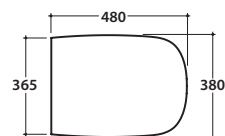

Floor mounted Wc 55.37 h44 cm. with wall drain. Back to wall or wall spaced installation. Drain 4,5 / 3 Lt. FISSAGGIOGHOST® Fixing kit included. Weight 28 Kg

!! All models wc-bidet function are suitable for installation in combination with ushing cisterns with pipe water supply ø 45 mm