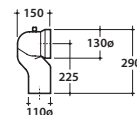

Floor mounted Wc 55.37 h44 cm. with wall drain. Back to wall or wall spaced installation. Drain 4,5 / 3 Lt. FISSAGGIOGHOST® Fixing kit included. Weight 28 Kg

!! All models wc-bidet function are suitable for installation in combination with ushing cisterns with pipe water supply ø 45 mm

Cod. **GEA20BI**

Duroplast seat-cover with soft-closing system. Weight 3,5 Kg

Cod. **VA079**

Elbow pipe for floor drain. Weight 0,3 Kg

Cod. **VA076**

Pipe for wall drain 35cm.

Cod. **VA132**

Flow reductor.