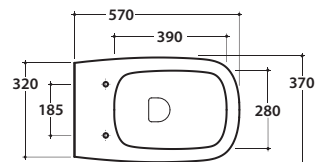

ARGENTO FLOOR MOUNTED WC/BIDET GEB01BI

CE EN 997:2015

GLOBO