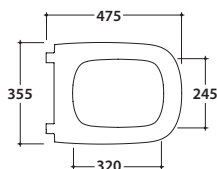

Floor mounted Wc 55.37 h44 cm. with wall drain. Back to wall or wall spaced installation. Drain 4,5 / 3 Lt. FISSAGGIOGHOST® Fixing kit included. Weight 28 Kg

!! All models wc-bidet function are suitable for installation in combination with ushing cisterns with pipe water supply ø 45 mm

Cod. **GEA20BI**

Duroplast seat-cover with soft-closing system. Weight 3,5 Kg

Cod. **VA079**

Elbow pipe for floor drain. Weight 0,3 Kg

Cod. **VA076**

Pipe for wall drain 35cm.

Cod. **VA132**

Flow reductor.