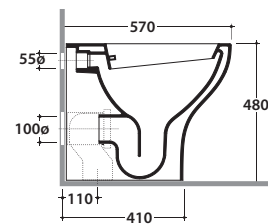

ARGENTO FLOOR MOUNTED WC/BIDET GEB01BI

CE EN 997:2015

GLOBO