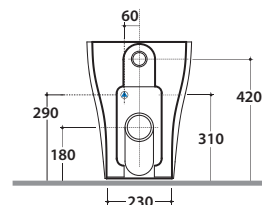

ARGENTO FLOOR MOUNTED WC/BIDET GEB01BI

CE EN 997:2015

GLOBO

Ceramic antibacterial effect BATAFORM®

WC with integrated bidet function

Glazed product with CERASLIDE®

Drain 4,5/3 lt

Cod. **GEB01BI**

Floor mounted Wc 55.37 h44 cm. with wall drain. Back to wall or wall spaced installation. Drain 4,5 / 3 Lt. FISSAGGIOGHOST® Fixing kit included. Weight 28 Kg

!! All models wc-bidet function are suitable for installation in combination with ushing cisterns with pipe water supply ø 45 mm

Cod. **GEA20BI**

Duroplast seat-cover with soft-closing system. Weight 3,5 Kg

Cod. **VA079**

Elbow pipe for floor drain. Weight 0,3 Kg

Cod. **VA076**

Pipe for wall drain 35cm.

Cod. **VA132**

Flow reductor.