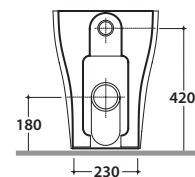

ARGENTO FLOOR MOUNTED WC GEA01BI

CE EN 997:2015

GLOBO

Ceramic antibacterial effect
BATAFORM®

Glazed product with
CERASLIDE®

Drain 4,5/3 lt

Cod. **GEA01BI**

Floor mounted Wc 55.37 h44 cm. with wall drain. Back to wall or wall spaced installation.
Drain 4,5 / 3 Lt. FISSAGGIOGHOST® Fixing kit included. Weight 28 Kg

Cod. **GEA20BI**

Duroplast seat-cover with soft-closing system. Weight 3,5 Kg

Cod. **VA079**

Elbow pipe for floor drain. Weight 0,3 Kg

Cod. **VA076**

Pipe for wall drain 35cm.

Cod. **VA132**

Flow reducer.