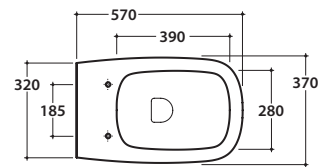

ARGENTO FLOOR MOUNTED WC GEA01BI

CE EN 997:2015

GLOBO

Ceramic antibacterial effect
BATAFORM®

Glazed product with
CERASLIDE®

Drain 4,5/3 lt

Cod. **GEA01BI**

Floor mounted Wc 55.37 h44 cm. with wall drain. Back to wall or wall spaced installation.
Drain 4,5 / 3 Lt. FISSAGGIOGHOST® Fixing kit included. Weight 28 Kg

Cod. **GEA20BI**

Duroplast seat-cover with soft-closing system. Weight 3,5 Kg

Cod. **VA079**

Elbow pipe for floor drain. Weight 0,3 Kg

Cod. **VA076**

Pipe for wall drain 35cm.

Cod. **VA132**

Flow reducer.