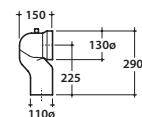

ARGENTO FLOOR MOUNTED WC GEA01BI

CE EN 997:2015

GLOBO

Ceramic antibacterial effect
BATAFORM®

Glazed product with
CERASLIDE®

Drain 4,5/3 lt

Cod. **GEA01BI**

Floor mounted Wc 55.37 h44 cm. with wall drain. Back to wall or wall spaced installation.
Drain 4,5 / 3 Lt. FISSAGGIOGHOST® Fixing kit included. Weight 28 Kg

Cod. **GEA20BI**

Duroplast seat-cover with soft-closing system. Weight 3,5 Kg

Cod. **VA079**

Elbow pipe for floor drain. Weight 0,3 Kg

Cod. **VA076**

Pipe for wall drain 35cm.

Cod. **VA132**

Flow reducer.