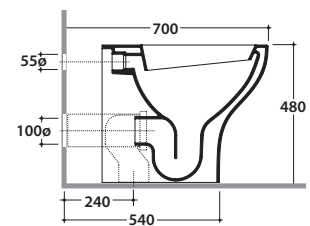

ARGENTO FLOOR MOUNTED WC GEA01BI

CE EN 997:2015

GLOBO

Ceramic antibacterial effect
BATAFORM®

Glazed product with
CERASLIDE®

Drain 4,5/3 lt

Cod. **GEA01BI**

Floor mounted Wc 55.37 h44 cm. with wall drain. Back to wall or wall spaced installation.
Drain 4,5 / 3 Lt. FISSAGGIOGHOST® Fixing kit included. Weight 28 Kg

Cod. **GEA20BI**

Duroplast seat-cover with soft-closing system. Weight 3,5 Kg

Cod. **VA079**

Elbow pipe for floor drain. Weight 0,3 Kg

Cod. **VA076**

Pipe for wall drain 35cm.

Cod. **VA132**

Flow reducer.