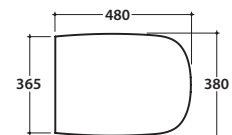

ARGENTO FLOOR MOUNTED WC GEA01BI

CE EN 997:2015

GLOBO

Ceramic antibacterial effect
BATAFORM®

Glazed product with
CERASLIDE®

Drain 4,5/3 lt

Cod. **GEA01BI**

Floor mounted Wc 55.37 h44 cm. with wall drain. Back to wall or wall spaced installation.
Drain 4,5 / 3 Lt. FISSAGGIOGHOST® Fixing kit included. Weight 28 Kg

Cod. **GEA20BI**

Duroplast seat-cover with soft-closing system. Weight 3,5 Kg

Cod. **VA079**

Elbow pipe for floor drain. Weight 0,3 Kg

Cod. **VA076**

Pipe for wall drain 35cm.

Cod. **VA132**

Flow reducer.