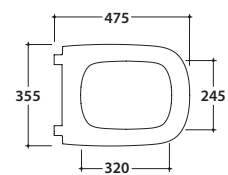

ARGENTO FLOOR MOUNTED WC GEA01BI

CE EN 997:2015

GLOBO

Ceramic antibacterial effect
BATAFORM®

Glazed product with
CERASLIDE®

Drain 4,5/3 lt

Cod. **GEA01BI**

Floor mounted Wc 55.37 h44 cm. with wall drain. Back to wall or wall spaced installation.
Drain 4,5 / 3 Lt. FISSAGGIOGHOST® Fixing kit included. Weight 28 Kg

Cod. **GEA20BI**

Duroplast seat-cover with soft-closing system. Weight 3,5 Kg

Cod. **VA079**

Elbow pipe for floor drain. Weight 0,3 Kg

Cod. **VA076**

Pipe for wall drain 35cm.

Cod. **VA132**

Flow reducer.