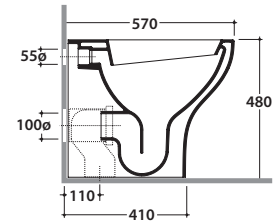

ARGENTO FLOOR MOUNTED WC GEA01BI

CE EN 997:2015

GLOBO

Ceramic antibacterial effect
BATAFORM®

Glazed product with
CERASLIDE®

Drain 4,5/3 lt

Cod. **GEA01BI**

Floor mounted Wc 55.37 h44 cm. with wall drain. Back to wall or wall spaced installation.
Drain 4,5 / 3 Lt. FISSAGGIOGHOST® Fixing kit included. Weight 28 Kg

Cod. **GEA20BI**

Duroplast seat-cover with soft-closing system. Weight 3,5 Kg

Cod. **VA079**

Elbow pipe for floor drain. Weight 0,3 Kg

Cod. **VA076**

Pipe for wall drain 35cm.

Cod. **VA132**

Flow reducer.