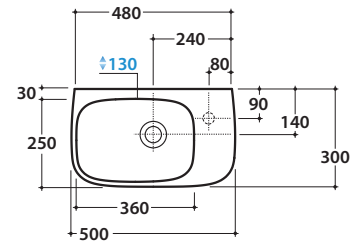

# GLOBO

\* For taps mounted on counter top

Ceramic antibacterial effect  
BATAFORM®

Glazed product with  
CERASLIDE®

Cod. **GE047BI**

Basin 50.30 h15 cm. Wall-hung installation. Fixing kit included. Weight 12 Kg

Cod. **PG050CR**

Front brass chromium-plated towel rail.

Cod. **FI012BI**

Push open valve drain with ceramic top for basins with overflow. Weight 0,5 Kg

Cod. **FI012CR**

Push open chromed valve drain for basins with overflow. Weight 0,5 Kg