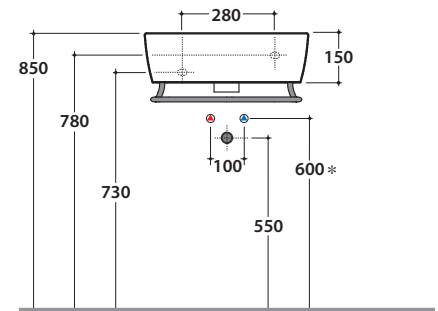

# GLOBO

\* For taps mounted on counter top

Ceramic antibacterial effect  
BATAFORM®

Glazed product with  
CERASLIDE®

Cod. **GE047BI**

Basin 50.30 h15 cm. Wall-hung installation. Fixing kit included. Weight 12 Kg

Cod. **PG050CR**

Front brass chromium-plated towel rail.

Cod. **FI012BI**

Push open valve drain with ceramic top for basins with overflow. Weight 0,5 Kg

Cod. **FI012CR**

Push open chromed valve drain for basins with overflow. Weight 0,5 Kg