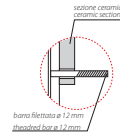

FORTY3 WALL-HUNG WC NO RIM

FOS07BI

CE EN 997:2015

GLOBO