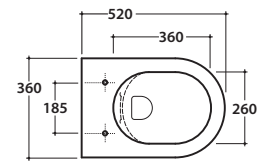

FORTY3 WALL-HUNG WC NO RIM

FOS07BI

CE EN 997:2015

GLOBO