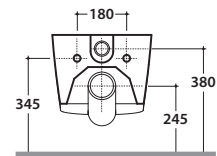

Ceramic antibacterial effect BATAFORM®

Bagno di Colore

SENZABRIDA®

Glazed product with CERASLIDE®

Drain 4 / 2,6 lt

Cod. **FOS07BI**

Wall-hung Wc No-rim 52.36 h33 cm. Drain 4 / 2,6 Lt. Fixing kit included. Weight 18 Kg

Seat-cover with hinge system to quick release

Cod. **FOR20BI**

Removable duroplast seat-cover with soft-closing system. Weight 3,5 Kg