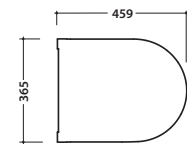

FORTY3 WALL-HUNG WC NO RIM

FOS07BI

CE EN 997:2015

GLOBO

Ceramic antibacterial effect BATAFORM®

Bagno di Colore

SENZABRIDA®

Glazed product with CERASLIDE®

Drain 4 / 2,6 lt

Cod. **FOS07BI**

Wall-hung Wc No-rim 52.36 h33 cm. Drain 4 / 2,6 Lt. Fixing kit included. Weight 18 Kg

Seat-cover with hinge system to quick release

Cod. **FOR20BI**

Removable duroplast seat-cover with soft-closing system. Weight 3,5 Kg

Cod. **VA132**

Flow reductor.

Cod. **PU001**

Acoustic and crash protection.

Cod. **FI002**

Fixing brackets for W/H sanitary. Weight 2,5 Kg