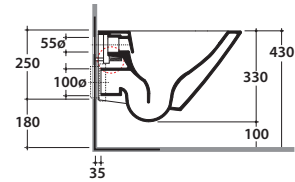

FORTY3 WALL-HUNG WC NO RIM

FOS07BI

CE EN 997:2015

GLOBO