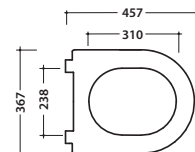

Cod. **VA132**

Flow reductor.

Cod. **PU001**

Acoustic and crash protection.

Cod. **FI002**

Fixing brackets for W/H sanitary. Weight 2,5 Kg