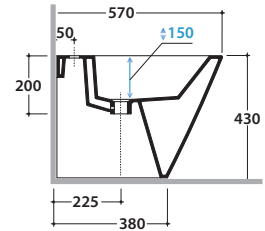

FORTY3 BIDETMULTI® FO009BI

CE EN 14528:2015

GLOBO

Ceramic antibacterial effect
BATAFORM®

Bagno di Colore

Glazed product with
CERASLIDE®

Cod. **FO009BI**

Floor mounted bidet 57.36 h 43 cm . MULTI. Back to wall installation.
FISSAGGIOHOST® Fixing kit included. Weight 25 Kg

A	80 <----->160	B	85 <----->130	C	170 <----->220
----------	---------------	----------	---------------	----------	----------------

Cod. **FI012BI**

Push open valve drain with ceramic top for bidet. Weight 0,5 Kg

Cod. **FI012CR**

Push open chromed valve drain for bidet. Weight 0,5 Kg