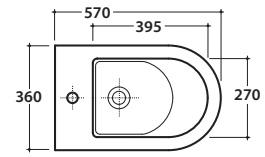

FORTY3 BIDETMULTI® FO009BI

CE EN 14528:2015

GLOBO

Ceramic antibacterial effect
BATAFORM®

Bagno di Colore

Glazed product with
CERASLIDE®

Cod. **FO009BI**

Floor mounted bidet 57.36 h 43 cm . MULTI. Back to wall installation.
FISSAGGIOHOST® Fixing kit included. Weight 25 Kg

A	80 <----->160	B	85 <----->130	C	170 <----->220
----------	---------------	----------	---------------	----------	----------------

Cod. **FI012BI**

Push open valve drain with ceramic top for bidet. Weight 0,5 Kg

Cod. **FI012CR**

Push open chromed valve drain for bidet. Weight 0,5 Kg