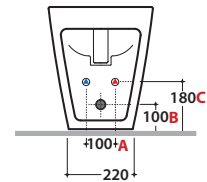

FORTY3 BIDETMULTI® FO009BI

CE EN 14528:2015

GLOBO

Ceramic antibacterial effect
BATAFORM®

Bagno di Colore

Glazed product with
CERASLIDE®

Cod. **FO009BI**

Floor mounted bidet 57.36 h 43 cm . MULTI. Back to wall installation.
FISSAGGIOHOST® Fixing kit included. Weight 25 Kg

A	80 <----->160	B	85 <----->130	C	170 <----->220
----------	---------------	----------	---------------	----------	----------------

Cod. **FI012BI**

Push open valve drain with ceramic top for bidet. Weight 0,5 Kg

Cod. **FI012CR**

Push open chromed valve drain for bidet. Weight 0,5 Kg