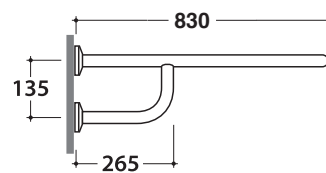

SUPPORTING GRIP DS138

CE EN 12182:2012

GLOBO

Cod. **DS138**

Supporting grip with left reinforcement, 83 cm. Weight 2,3 Kg