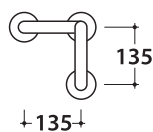

SUPPORTING GRIP DS138

CE EN 12182:2012

GLOBO

Cod. **DS138**

Supporting grip with left reinforcement, 83 cm. Weight 2,3 Kg