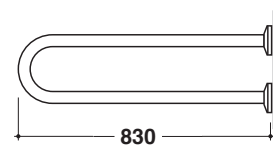

SUPPORTING GRIP DS138

CE EN 12182:2012

GLOBO

Cod. **DS138**

Supporting grip with left reinforcement, 83 cm. Weight 2,3 Kg