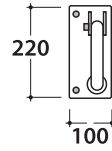

FOLDING SAFETYGRIP DS122

CE EN 12182:2012

GLOBO

Cod. **DS122**

Folding safetygrip reinforcedjoint plaqueincluded, 83 cm. Weight 2,8 Kg