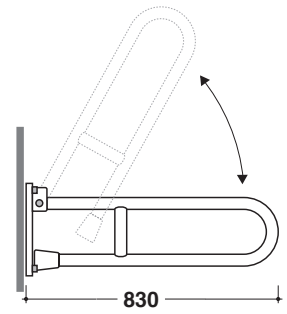

FOLDING SAFETYGRIP DS122

CE EN 12182:2012

GLOBO

Cod. **DS122**

Folding safetygrip reinforcedjoint plaqueincluded, 83 cm. Weight 2,8 Kg