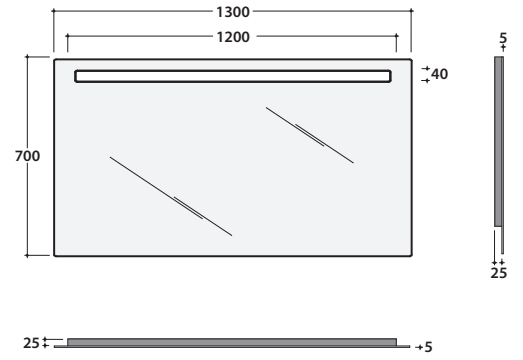

# MIRROR FRAME 130 BPS130

# GLOBO

Cod. **BPS130**

Polished edge led backlight mirror 130.70 cm with touch-switch and stainless steel frame. Energy efficiency class A+. Weight 13 Kg