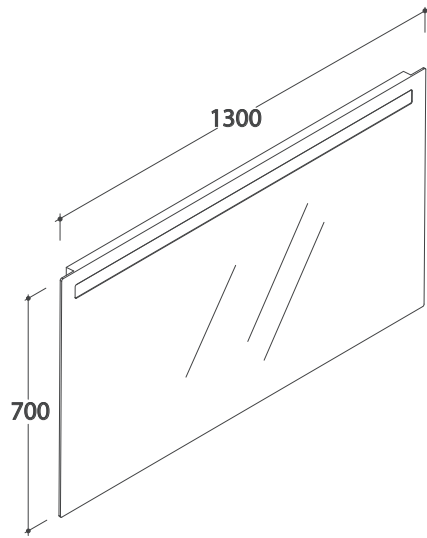

# MIRROR FRAME 130 BPS130

# GLOBO

Cod. **BPS130**

Polished edge led backlight mirror 130.70 cm with touch-switch and stainless steel frame. Energy efficiency class A+. Weight 13 Kg