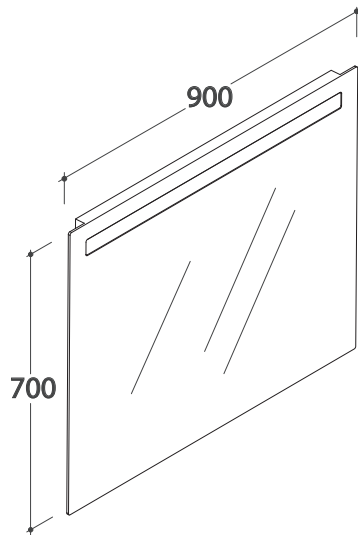

# MIRROR FRAME 90 BPS090

# GLOBO

Cod. **BPS090**

Polished edge led backlight mirror 90.70 cm with touch-switch and stainless steel frame. Energy efficiency class A+. Weight 9,5 Kg