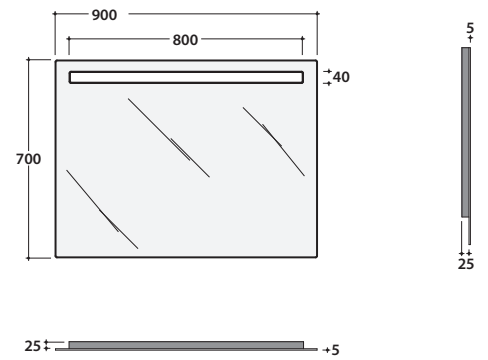

# MIRROR FRAME 90 BPS090

# GLOBO

Cod. **BPS090**

Polished edge led backlight mirror 90.70 cm with touch-switch and stainless steel frame. Energy efficiency class A+. Weight 9,5 Kg