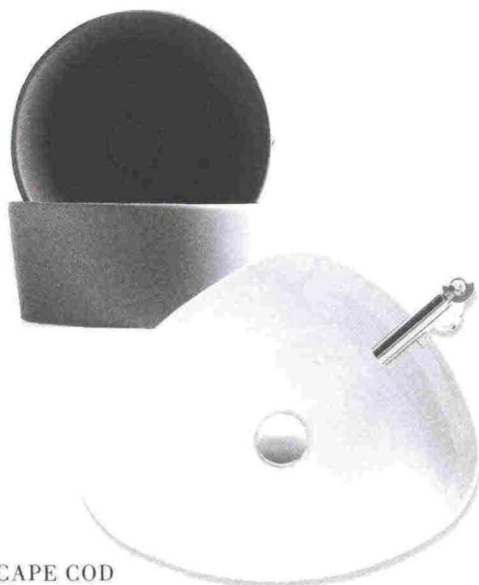

DOMESTIC SPA_

FORTY3
by Creative Lab+
Globo
www.ceramicaglobo.com

ELEGANCE COLORS
by Design Officina Azzurra
Azzurra
www.azzurraceramica.it

CAPE COD
by Philippe Starck
Duravit
www.duravit.it

MIZU
by Emo Design
Scarabeo
www.scarabeosrl.com

SEED
by Prospero Rasulo
Valdama
www.valdama.it

METRICA
by Pozzi Ginori
Pozzi Ginori
www.pozzi-ginori.it

SHUI COMFORT
by Ufficio Stile Cielo
Cielo
www.ceramicacielo.it

**COLORI NON COLORI E SPIGOLI SMUSSATI. DI RIGORE, PER I NUOVI LAVABI SOFT CHIC
NON-COLOUR COLOURS AND SOFTENED CORNERS. MUST-HAVE FEATURES FOR THE NEW SOFT CHIC BASINS**